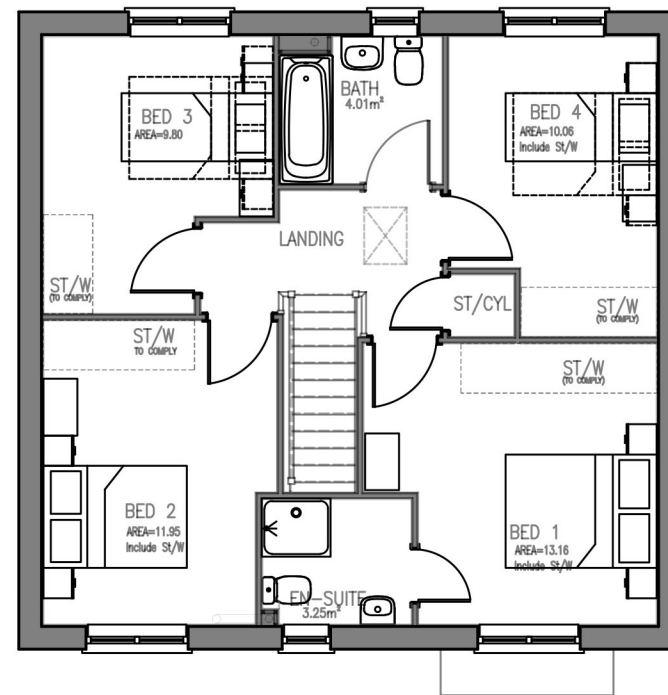

Front Elevation

Side Elevation

Rear Elevation

Side Elevation

Ground Floor

First Floor

Plots: 49, 50, 51, 75, 76

Project:-  
Wivenhoe, Land South of Elmstead Road, off Richard Avenue  
Description:-  
House Type Manford 'NA44b'  
Floor Plans & Elevations