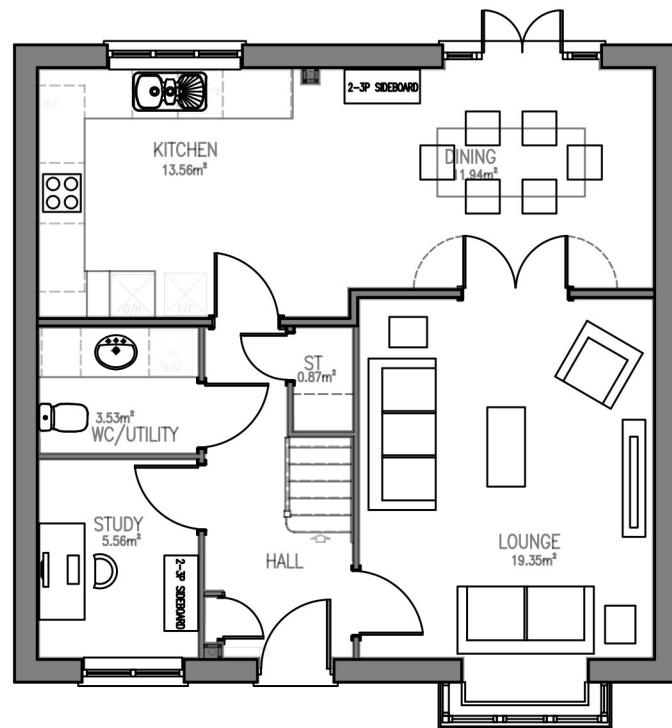

Front Elevation

Side Elevation

Rear Elevation

Side Elevation

Ground Floor

First Floor

Plots: 49, 50, 51, 75, 76

Project:-  
Wivenhoe, Land South of Elmstead Road, off Richard Avenue  
Description:-  
House Type Manford 'NA44b'  
Floor Plans & Elevations